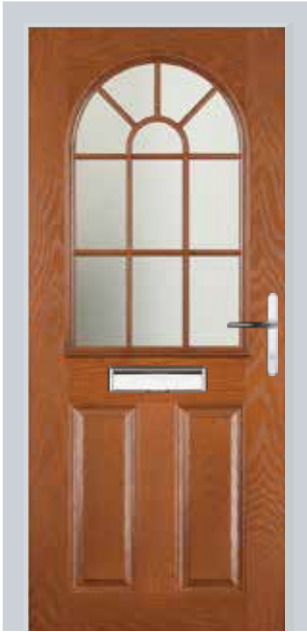

High Quality Materials

Energy Efficient

Made In Britain

Stylish

GANTON

TRADITIONAL COLLECTION

Satin Grid | Oak