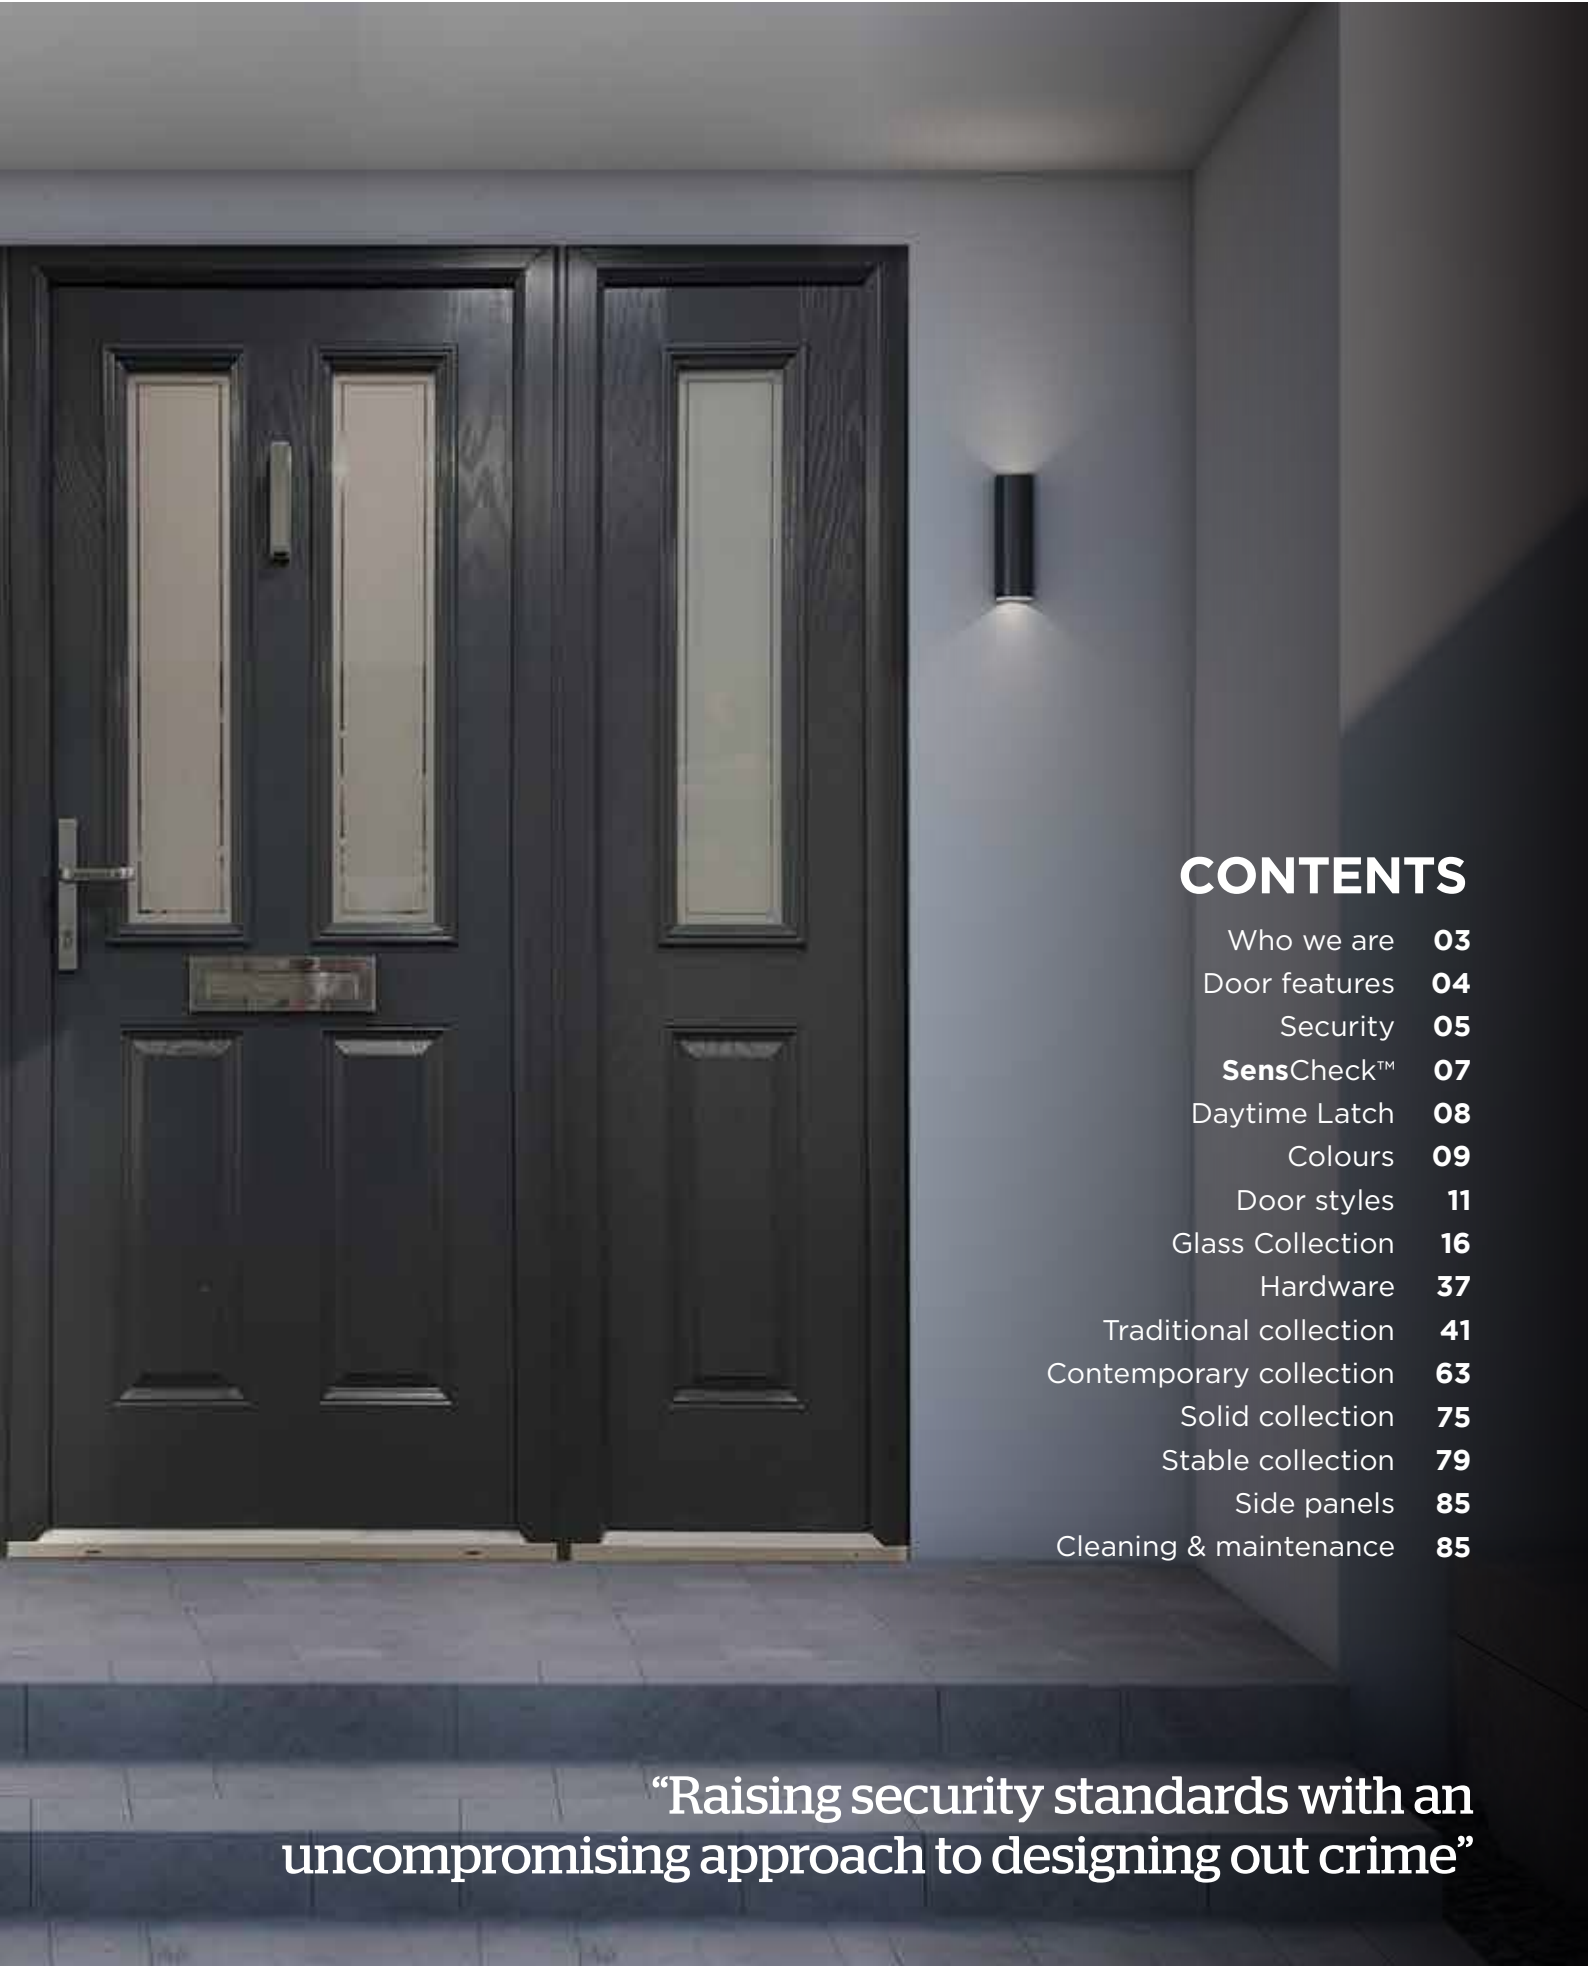

CONTENTS

Who we are	03
Door features	04
Security	05
SensCheck™	07
Daytime Latch	08
Colours	09
Door styles	11
Glass Collection	16
Hardware	37
Traditional collection	41
Contemporary collection	63
Solid collection	75
Stable collection	79
Side panels	85
Cleaning & maintenance	85

“Raising security standards with an uncompromising approach to designing out crime”