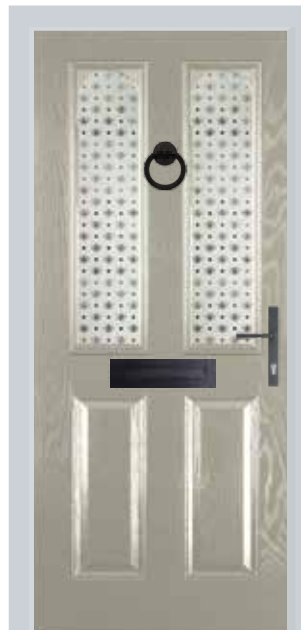

Seamer | Worker Bee
Pebble Grey