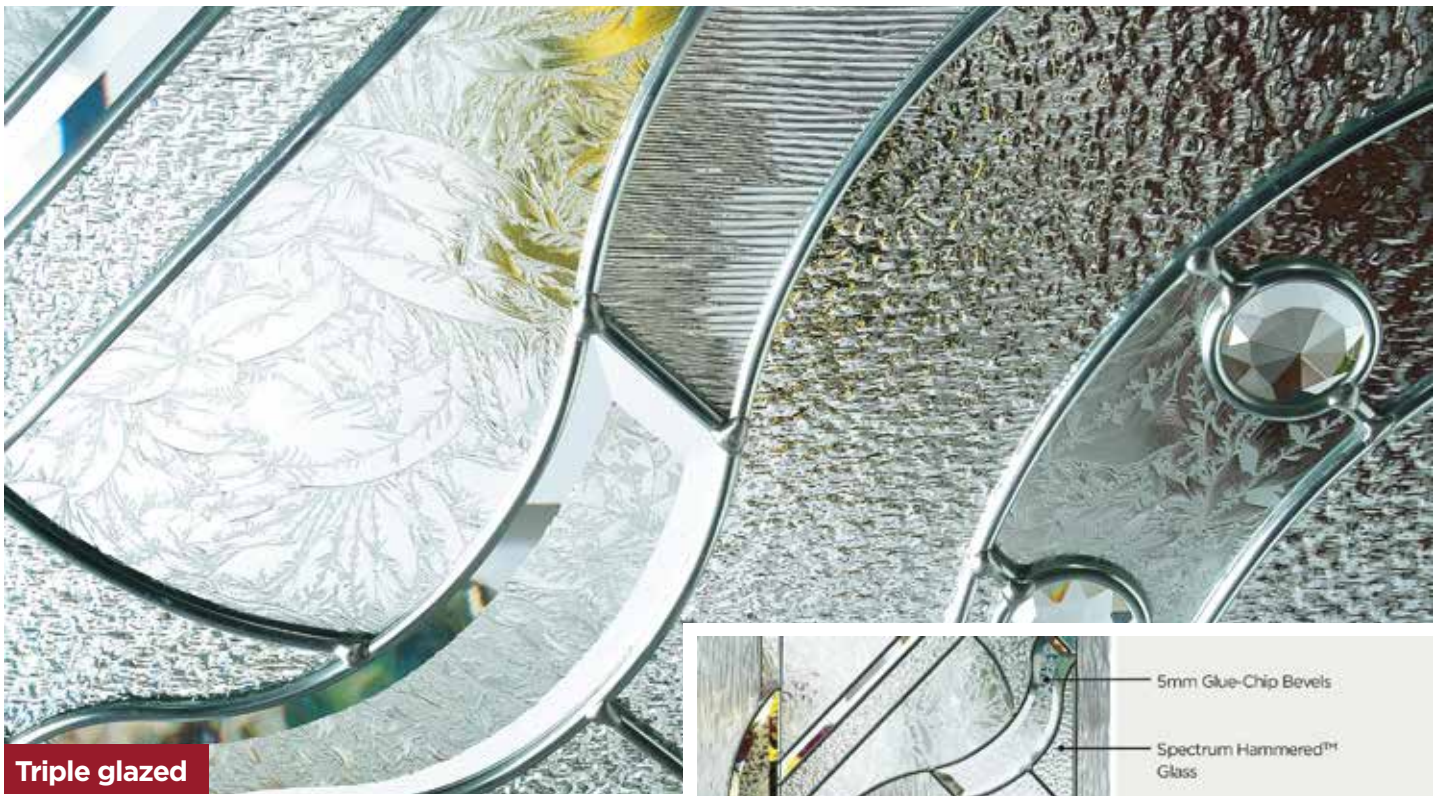

Triple glazed

ABSTRACT

A rich visual symphony for the senses, this contemporary design pays homage to the curvaceous. If you want to make a unique style statement, you'll love the Abstract range. This dazzling fusion of multi-faceted jewels, cut textured glass pieces and hand bevelled glass will sparkle with the changing light.