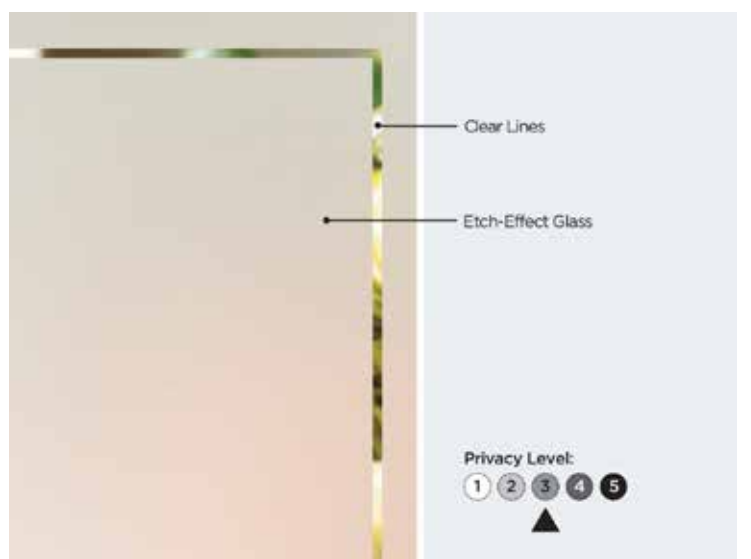

## VICTORIAN BORDER

Obscure delicately sandblasted glass combined with a crisp clear keyline gives Victorian Border a classical simplicity that is equally in place in contemporary and traditional doors.