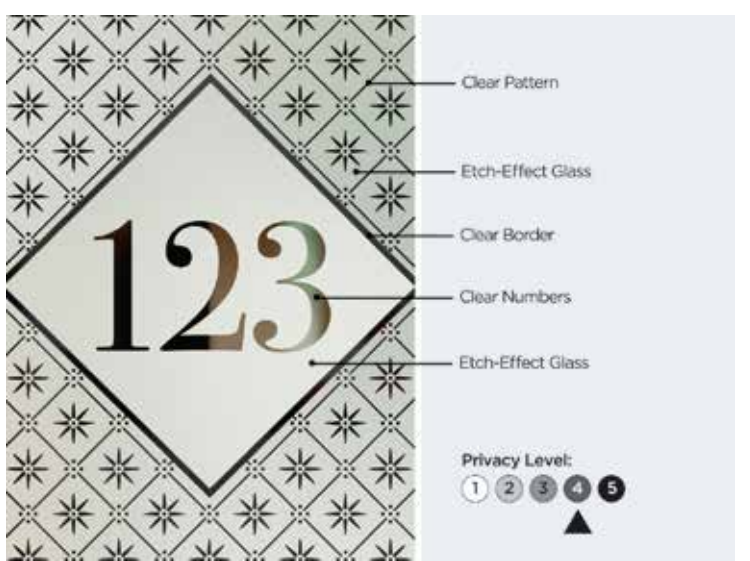

Dalby

**MAYFAIR NUMBERS**

The elegant Victorian Mayfair has proven to be one of our most popular heritage glass designs and is now available with the added personalisation of your house number etched into the design. As standard, the design comes with clear numbers against an etched background.