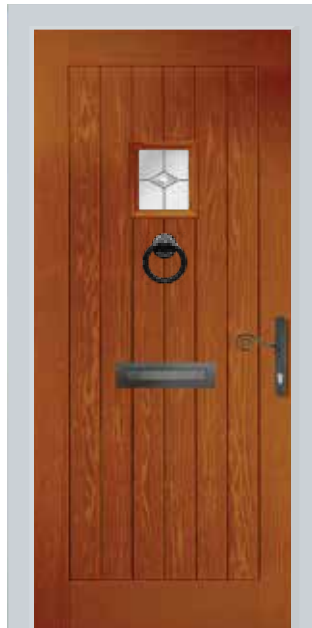

Elan | Oak

5 keys supplied with every door

3 star high security cylinder as standard

The colours of the doors and glass shown in this brochure are for guidance only and may vary owing to the limitations of the photographic, reproduction and printing processes.