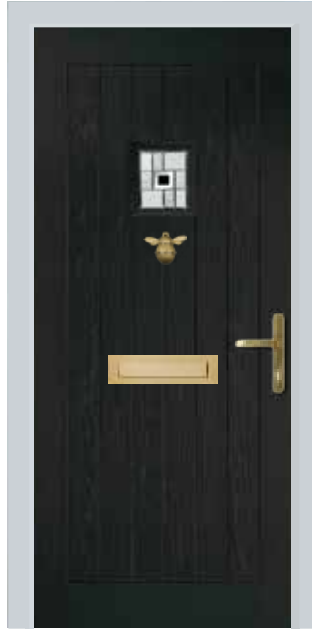

Modena | Black