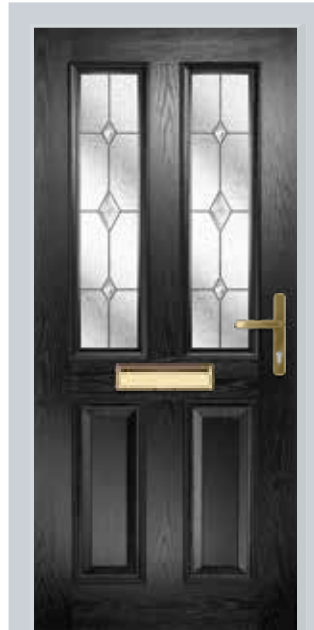

Elan | Black