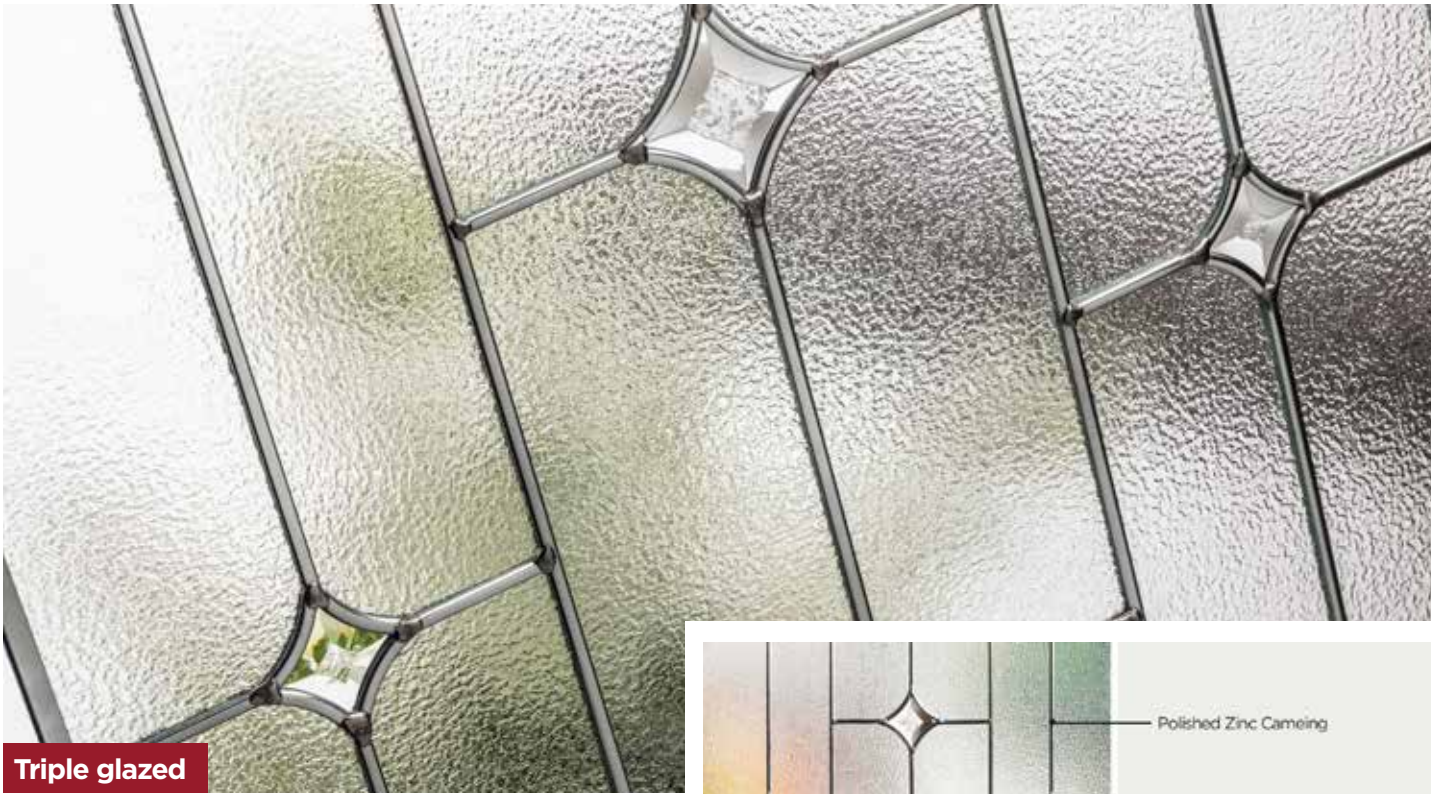

Triple glazed

ZINC ART STAR

Simple in design, Zinc Star combines glue chipped star bevels with a zinc cameing. The decorative bevelled elements stand out from the neutral obscure glass that surrounds them in striking fashion.