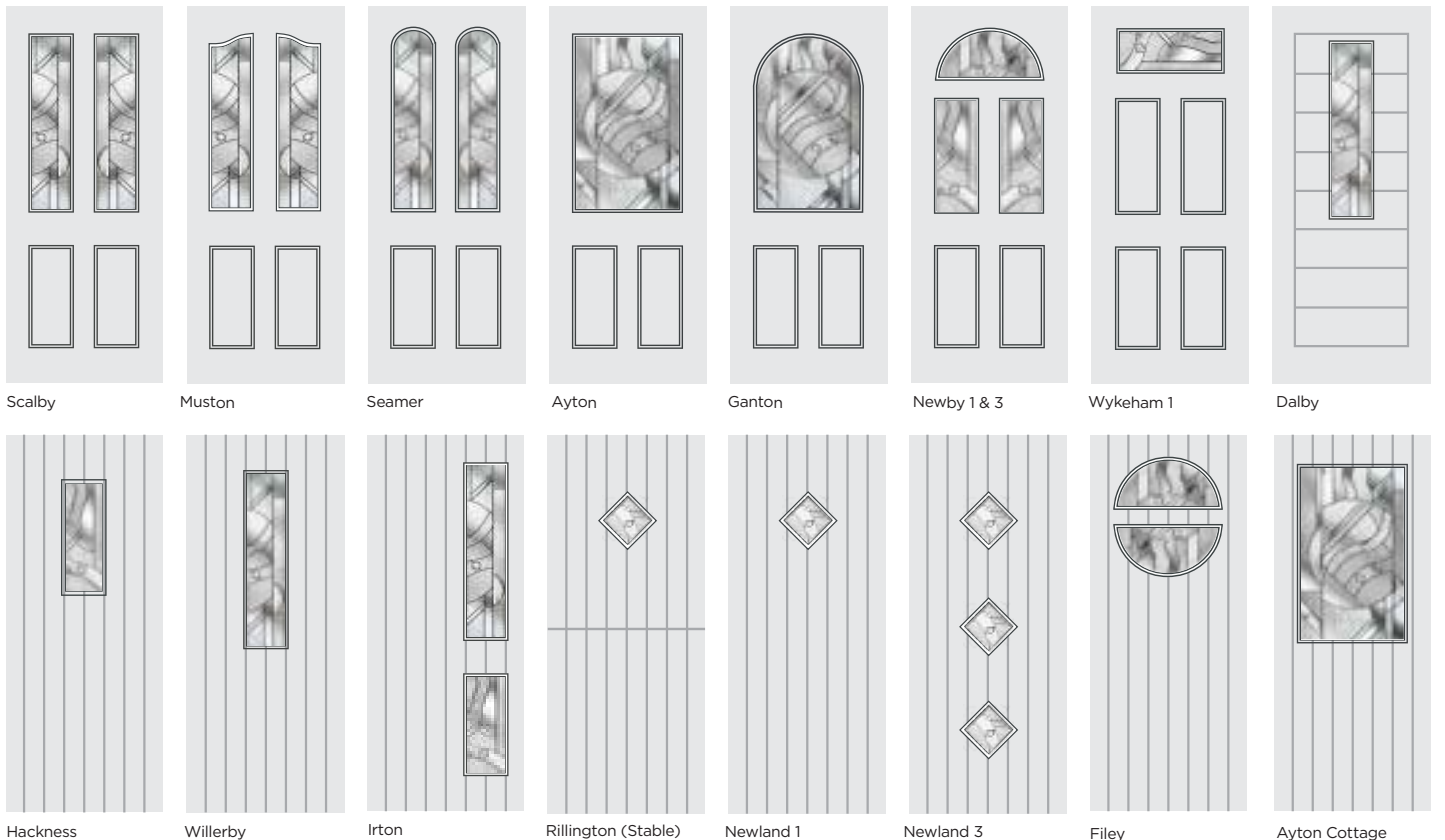

AVAILABLE DOOR STYLES