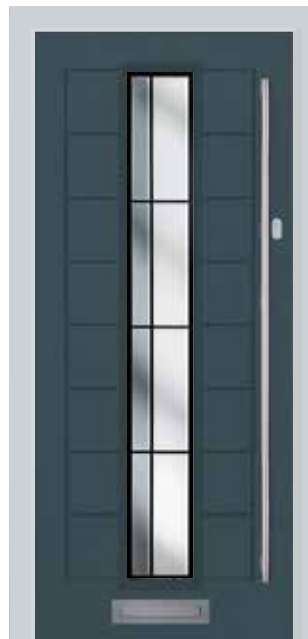

Broxa Centre | Aurora
Anthracite Grey | Upgraded
Round Inline Bar Handle