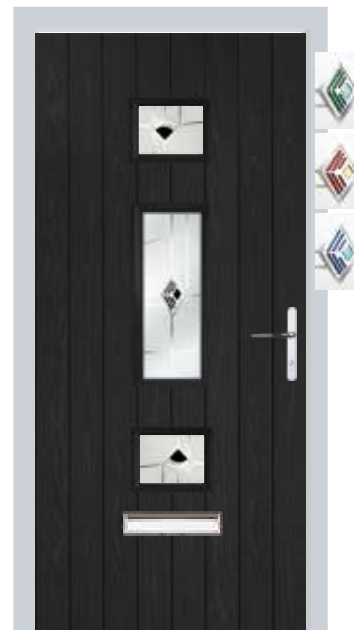

Murano Black
Anthracite Grey