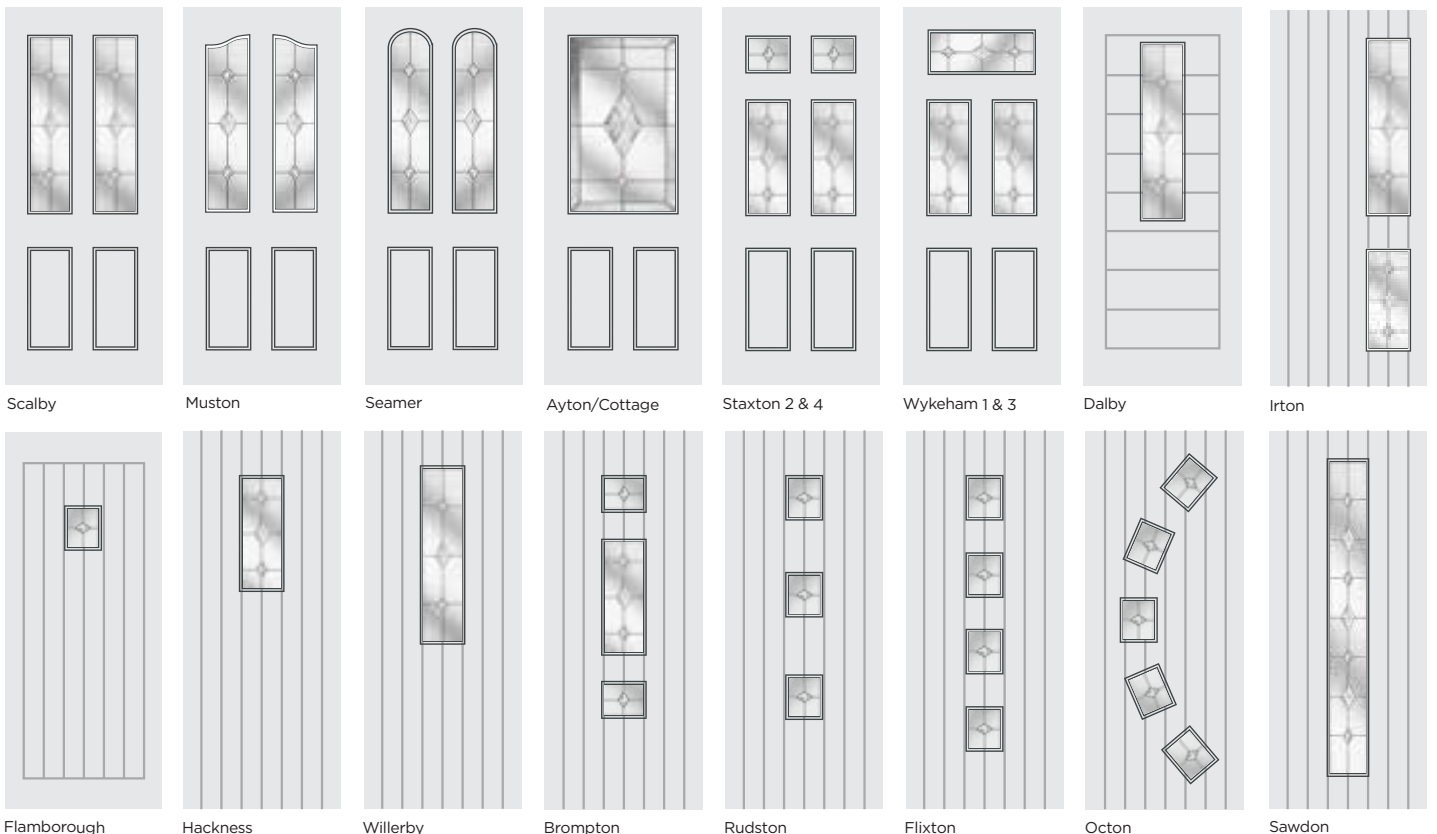

AVAILABLE DOOR STYLES