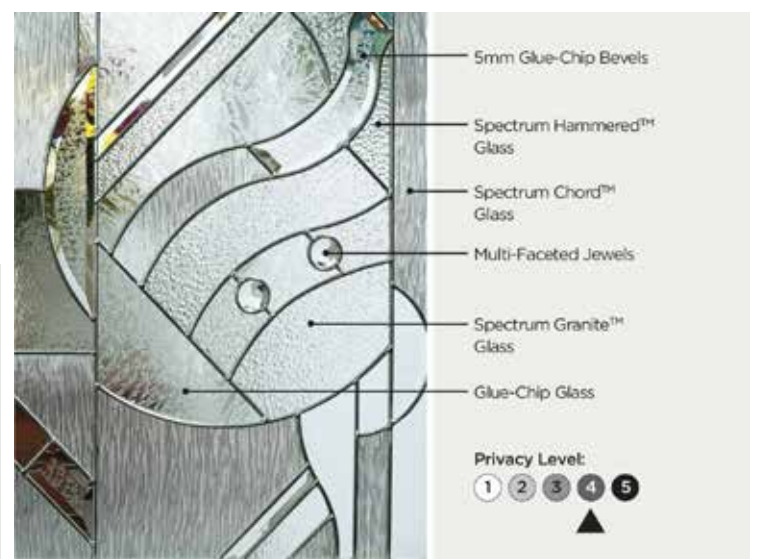

### AVAILABLE DOOR STYLES

Staxton 2

Ayton

Ganton

Sledmere (Stable)

Flamborough

Rudston

Flixton

## ABSTRACT

A rich visual symphony for the senses, this contemporary design pays homage to the curvaceous. If you want to make a unique style statement, you'll love the Abstract range. This dazzling fusion of multi-faceted jewels, cut textured glass pieces and hand bevelled glass will sparkle with the changing light.