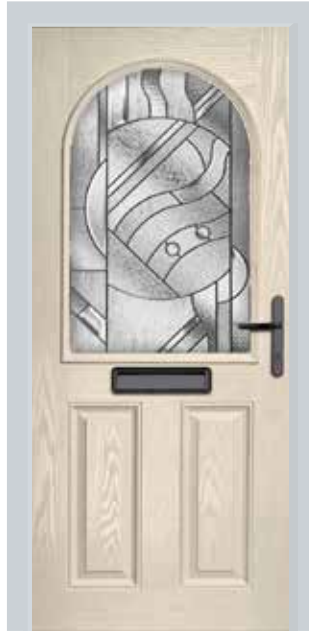

Abstract | Cream