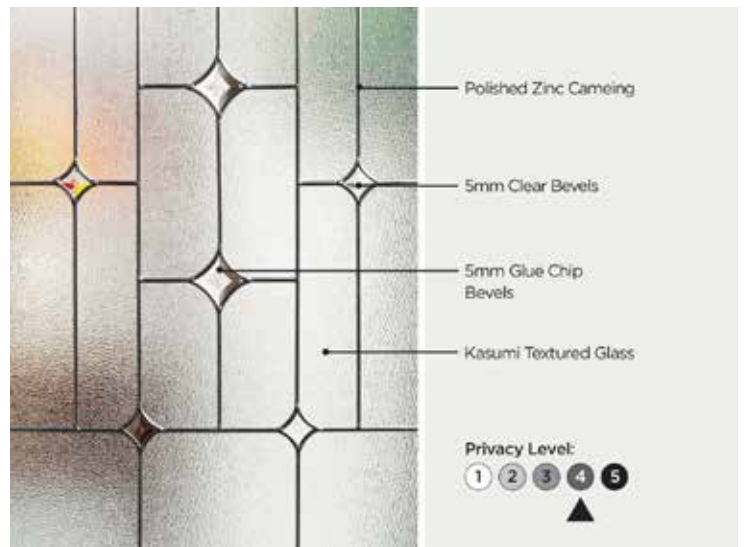

Broxa

**Laminated Triple Glazed**

**ELAN**

Featuring the ever-popular Glue Chip patterned glass, Elan features beautiful brilliant-cut bevels accompanied by clear glass bevels, complementing above and below. An incredibly popular design, it has a high level of light transmission with delicate design features.

**AVAILABLE DOOR STYLES**

Triple glazed

## ZINC ART STAR

Simple in design, Zinc Star combines glue chipped star bevels with a zinc cameing. The decorative bevelled elements stand out from the neutral obscure glass that surrounds them in striking fashion.