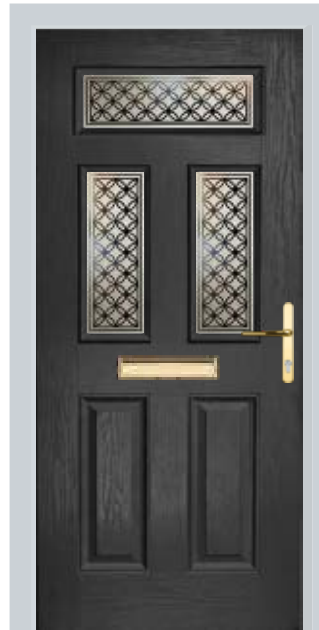

Wykeham 3 | Clarendon Black