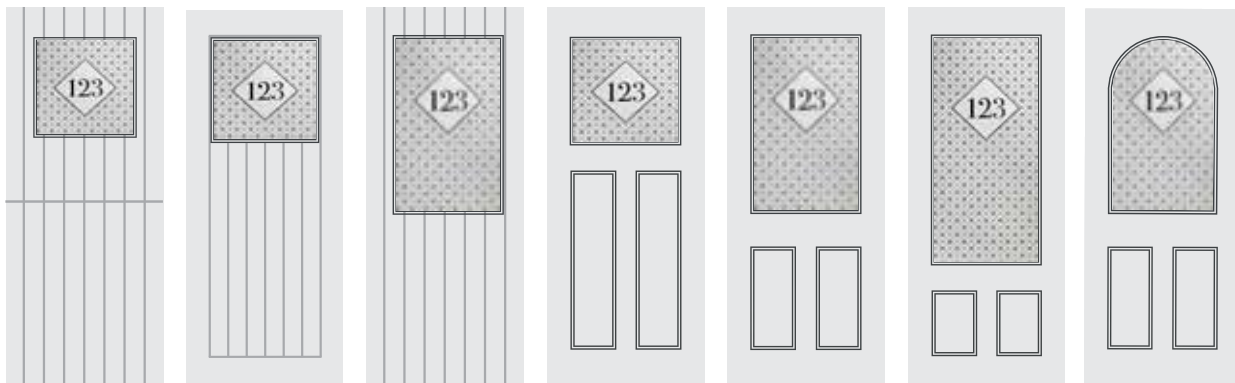

AVAILABLE DOOR STYLES

Pocklington (Stable)

Cropton Cottage

Ayton Cottage

Cropton

Ayton

Wilton

Ganton