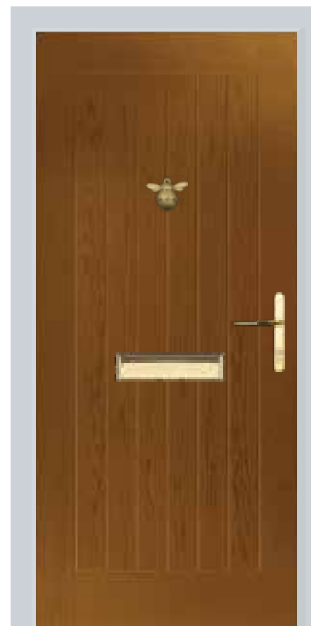

# SOLID

COLLECTION

 Weatherproof  
 Accredited

 10 Year Guarantee\*  
 Strong & Secure

Flamborough Solid | Pebble Grey

Fordon Solid | Honey Beige  
 Upgraded Round Inline Bar  
 Handle

Staxton Solid | Agate Grey