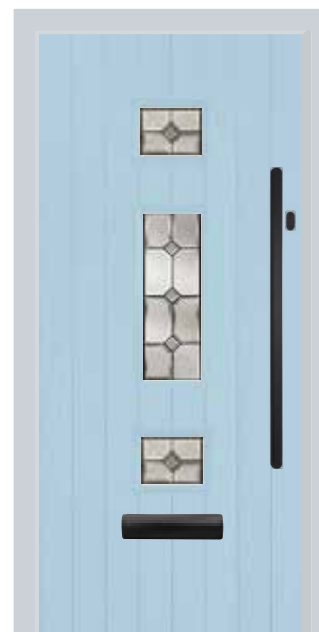

Elan | Blue | Upgraded Round Inline Bar Handle

Reflections | Duck Egg Blue  
Upgraded Rectangular  
Inline Bar Handle

5 keys supplied with every door

3 star high security cylinder as standard

\*Please note: All doors supplied in Oak and Rosewood carry a 5-year guarantee. Images in this brochure are for illustrative purposes only. Furniture size and positioning may vary depending on the size and style of door chosen.