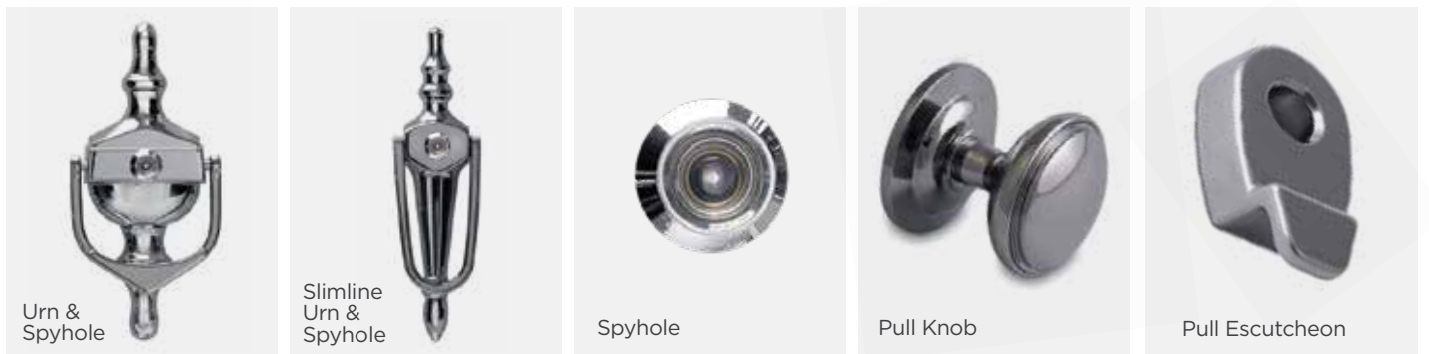

An eye for detail...

To keep up with marketplace demands, we have specially sourced a wide range of durable hardware in a great selection of colours and finishes, guaranteed to add those individual finishing touches. These have all been designed to withstand the rigours of the British weather and will still look good in years to come.

480 HOURS PROHESION TESTING

COLOUR CONSISTENCY

30-YEAR PROVEN FIELD PERFORMANCE

10 YEARS FUNCTION AND FINISH GUARANTEE

THE CLASSIC RANGE

SPYHOLES

PULLS

KNOCKERS