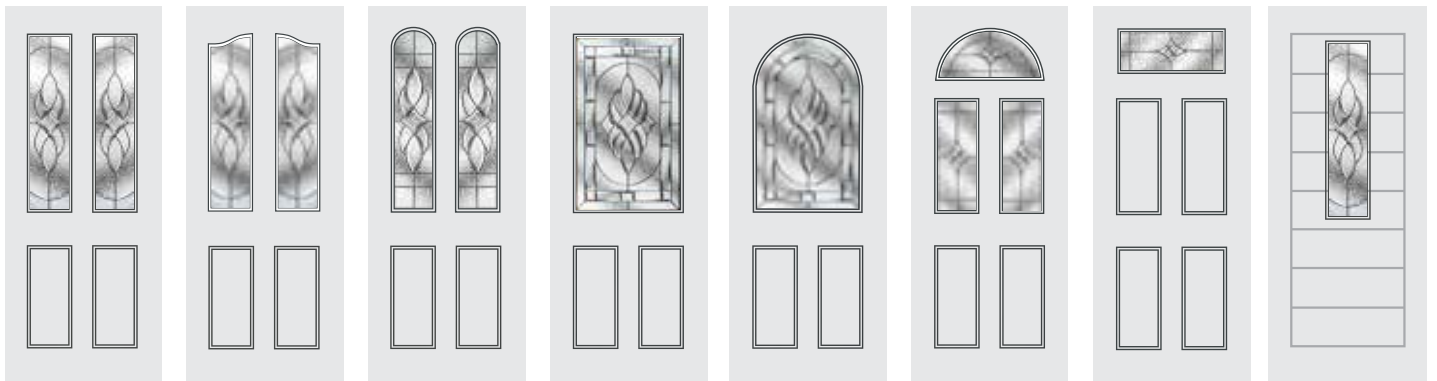

AVAILABLE DOOR STYLES

Scalby   Muston   Seamer   Ayton   Ganton   Newby 1 & 3   Wykeham 1   Dalby