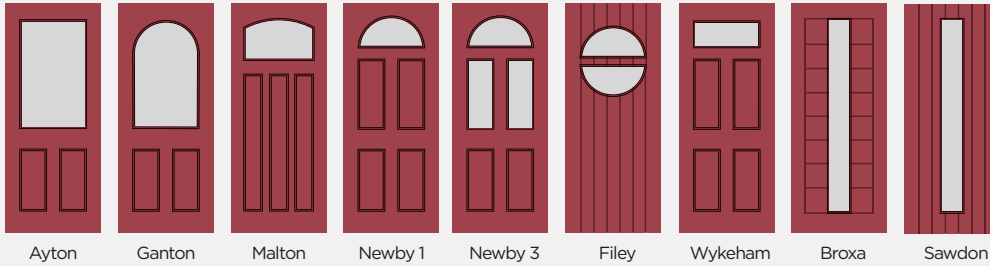

Specifying your Custom Etched Letters and Numbers is as easy as **1... 2... 3...**

1. Choose your Door Style...