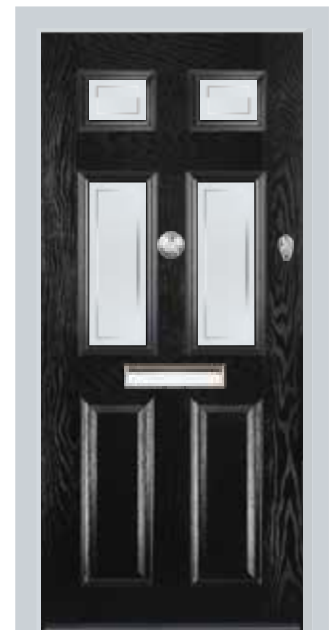

Staxton 4 | Victorian Border  
Black

All doors featured can be supplied as a Staxton Two or a Staxton Four

 5 keys supplied  
with every door

 3 star high security  
cylinder as standard

\*Please note: All doors supplied in Oak and Rosewood carry a 5-year guarantee. Images in this brochure are for illustrative purposes only. Furniture size and positioning may vary depending on the size and style of door chosen.