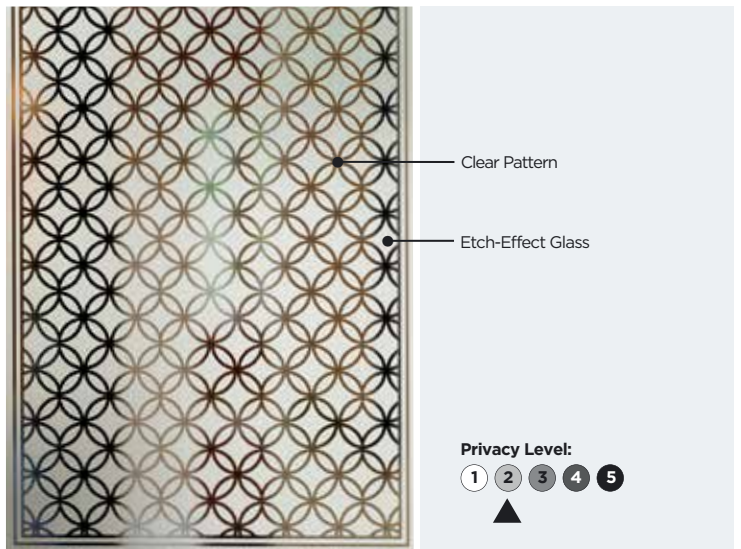

CLARENDON

With its intricate etched patterning, Clarendon brings elegance and charm to both contemporary and traditional homes. A highlight of our Definitive Collection, this bespoke design offers timeless appeal with a modern twist, ensuring it remains a favourite for years to come.