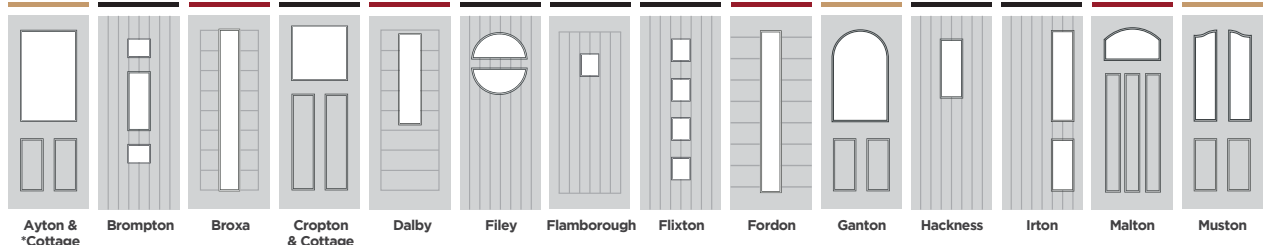

Available in oak and rosewood on both internal & external  
\*Ayton Cottage external only

Available in oak and rosewood on external only

Not Available in oak or rosewood

	Ayton & *Cottage	Brompton	Broxa	Cropton & Cottage	Dalby	Filey	Flamborough	Flixton	Fordon	Ganton	Hackness	Irton	Malton	Muston
<b>T</b> Abstract	✓				✓	✓				✓	✓	✓		✓
Aurora			✓						✓					
Belmont	✓													
Bullseye														
Clarendon	✓	✓	✓		✓		✓	✓	✓		✓	✓		
<b>T</b> Diamond Cut	✓						✓	✓		✓				
<b>T</b> Dorchester					✓	✓					✓	✓	✓	
Elan	✓	✓			✓		✓	✓			✓	✓		✓
<b>T</b> Elegance	✓				✓	✓				✓	✓			✓
Etch	✓	✓	✓	✓	✓	✓			✓	✓	✓	✓	✓	✓
Etch Lines			✓		✓				✓					
Finesse							✓	✓						
Flair					✓									✓
Grosvenor	✓													
Horizon			✓						✓					
Kensington	✓	✓	✓	✓	✓	✓	✓	✓	✓	✓	✓	✓	✓	
Linear	✓		✓		✓				✓					✓
Manhattan			✓						✓					
<b>T</b> Mayfair Numbers	✓			✓						✓				
Modena							✓	✓		✓				
Murano	✓	✓			✓	✓	✓	✓		✓	✓	✓		✓
New Orleans				✓	✓								✓	✓
<b>T</b> Plain Obscure	✓	✓	✓	✓	✓	✓	✓	✓	✓	✓	✓	✓	✓	✓
<b>T</b> Prairie	✓	✓			✓	✓	✓	✓		✓	✓	✓		✓
Reflections	✓	✓			✓	✓	✓	✓			✓	✓	✓	✓
Savoy				✓										
Simplicity														
<b>T</b> Sphere					✓									✓
Trio Cameo					✓		✓	✓						✓
Venetian Blind	✓													
<b>T</b> Victorian Border	✓	✓	✓	✓	✓	✓	✓	✓	✓		✓	✓		
Worker Bee		✓		✓	✓						✓	✓	✓	✓
<b>T</b> Zinc Art Star		✓			✓	✓	✓	✓			✓	✓		✓