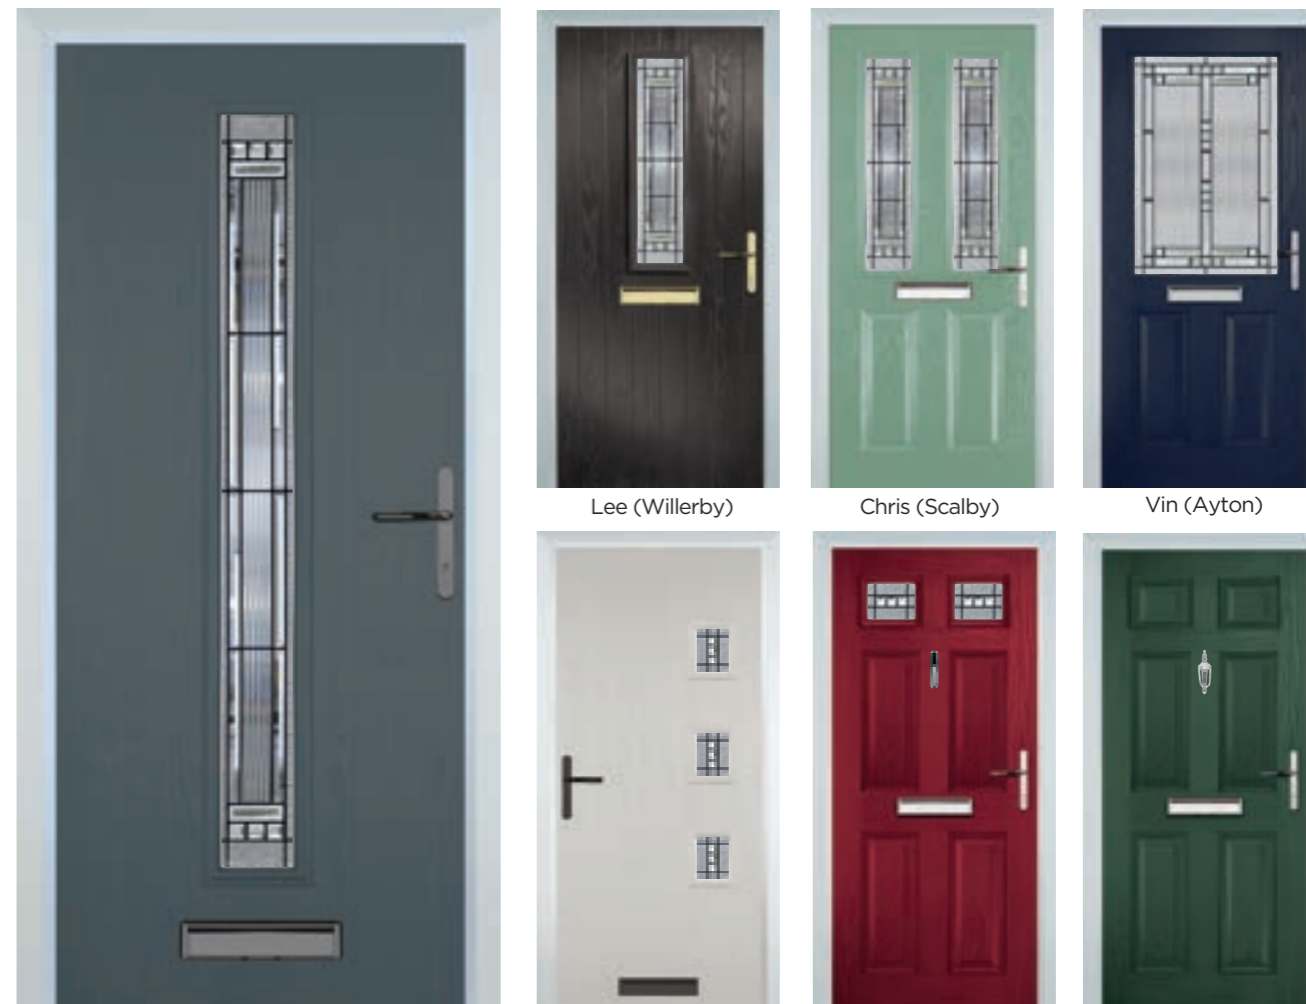

TITANIUM GLASS TRIPLE GLAZED

Chico (Sawdon C) Harry (Rudston R) Bernardo (Staxton 2) Britt (Staxton solid) Lee (Willerby) Chris (Scalby) Vin (Ayton)