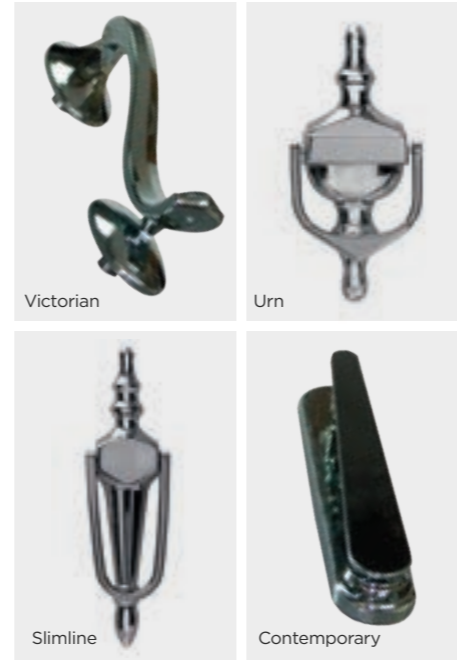

Range of Knockers