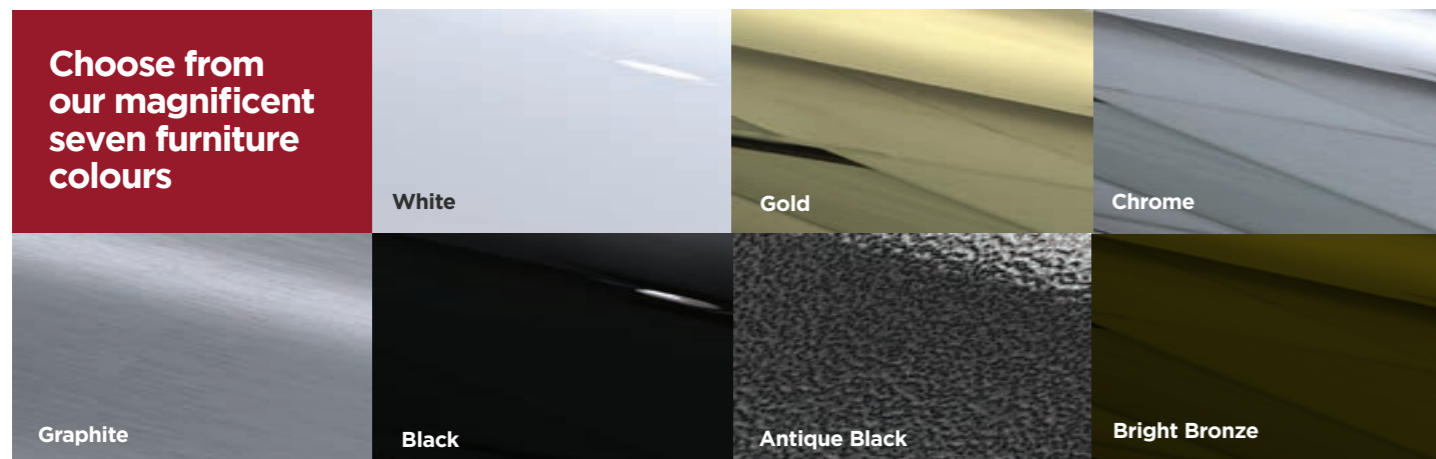

Choose from our magnificent seven furniture colours