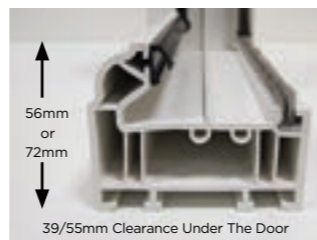

FREE Thumbturn upgrade

Yale Thumbturn includes 5 Keys as standard

Thresholds

We offer a wide range of thresholds.

We also offer two different sizes of PVCu threshold.

Our aluminium 44mm rebated threshold carries the best weather performance and is available in either silver or gold. The shape of this threshold mirrors either the chamfered or sculptured frames providing a suited product.