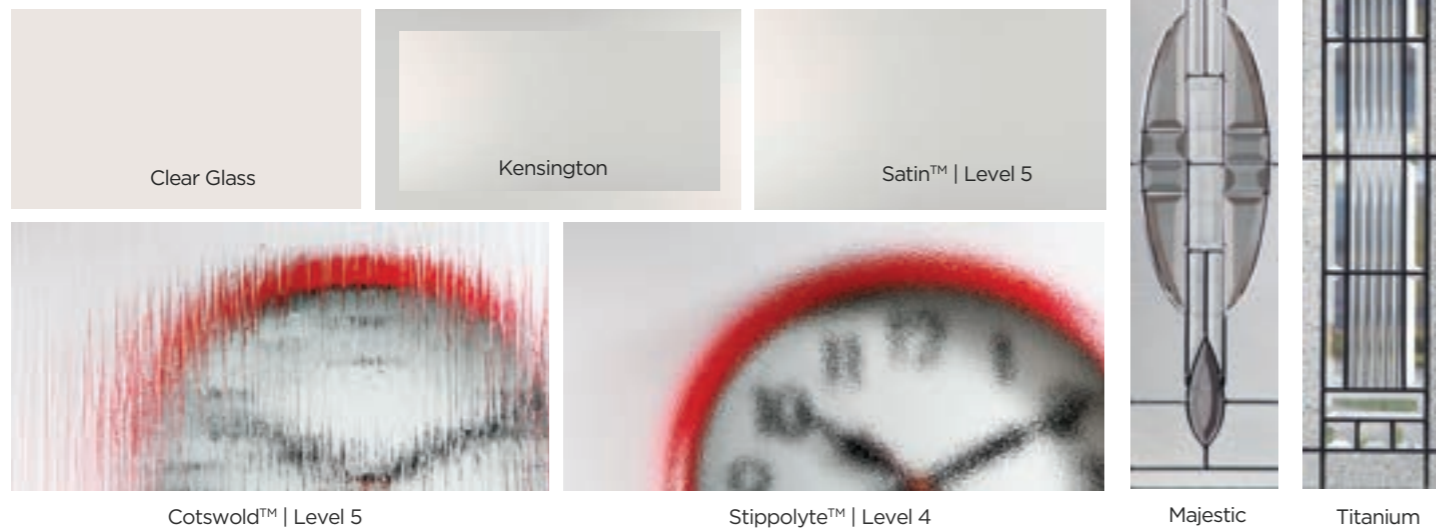

Choose from our magnificent seven glass options

Various levels of privacy on our Pilkington Textured Glass, graded from 1 (least obscure) to 5 (most obscure)
*Please note when ordering a Titanium or Majestic unit, whilst these are similar in design to Reflections and New Orleans in our main brochure they do have subtle design differences.