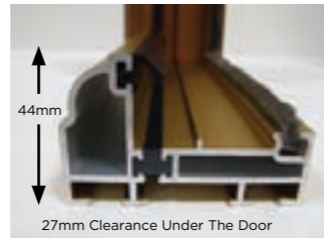

FREE Thumbturn upgrade

Yale Thumbturn includes 5 Keys as standard

Thresholds

We offer a wide range of thresholds.

We also offer two different sizes of PVCu threshold.

Our aluminium 44mm rebated threshold carries the best weather performance and is available in either silver or gold. The shape of this threshold mirrors either the chamfered or sculptured frames providing a suited product.